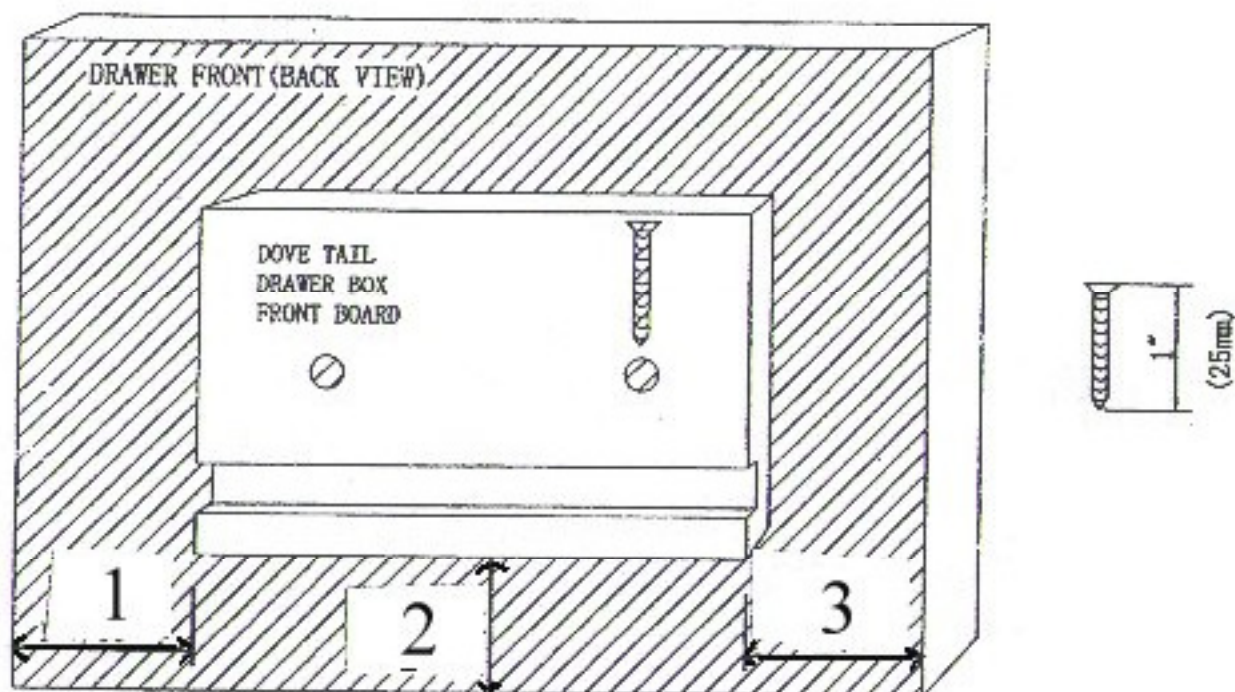

CP - DB Cabinets

Instructions for attaching drawer front to dove tail drawer boxes

Please refer to these measurements when screwing drawer fronts to drawer boxes on CP drawer base cabinets

*** DO NOT OVER TIGHTEN SCREWS ***

Position	Top Drawer	Middle Drawer	Bottom Drawer
1	42 mm / 1-5/8"	42 mm / 1-5/8"	42 mm / 1-5/8"
2	45 mm / 1-3/4"	47 mm / 1-7/8"	50 mm / 2"
3	42 mm / 1-5/8"	42 mm / 1-5/8"	42 mm / 1-5/8"